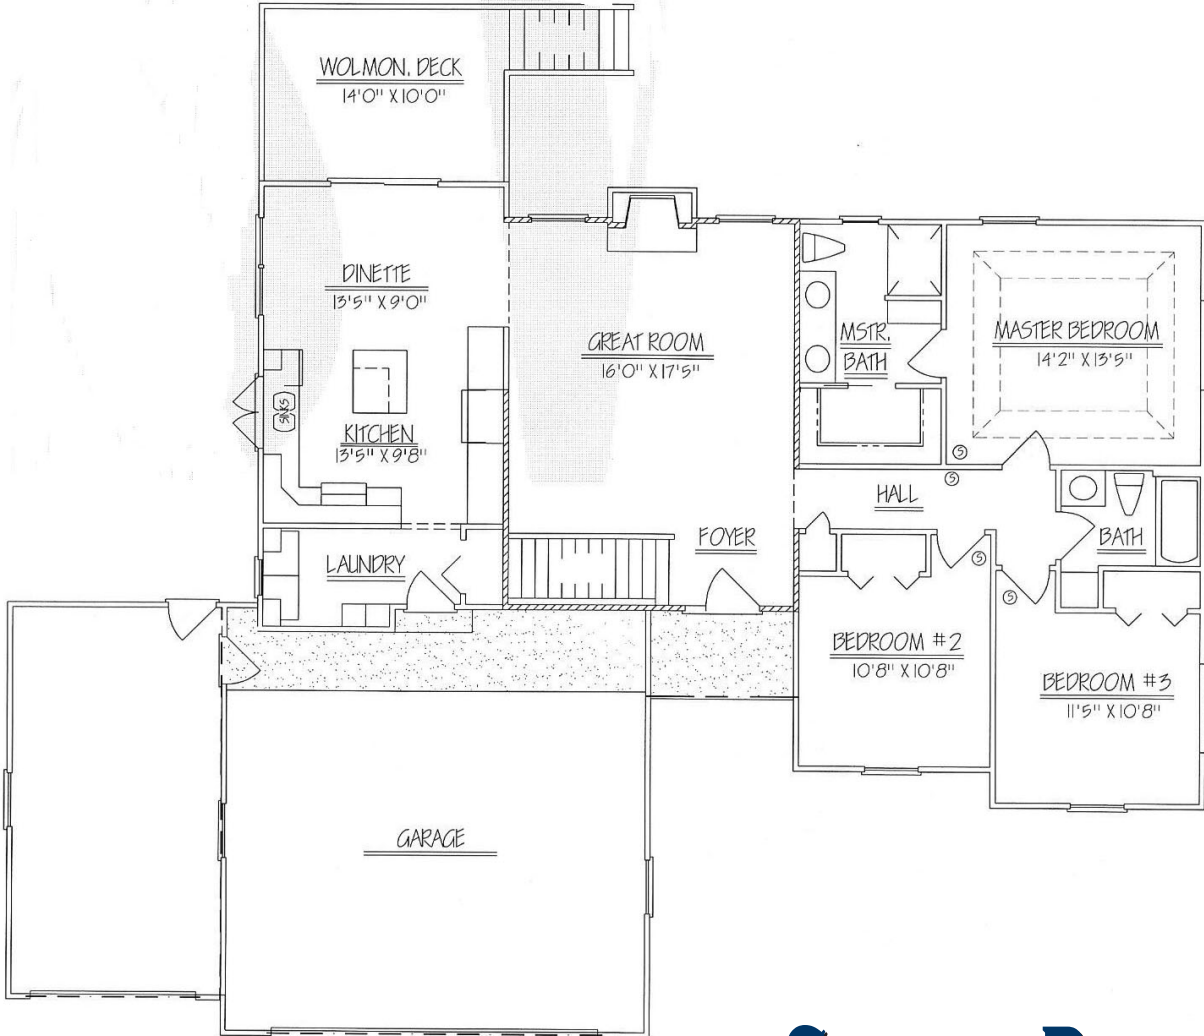

Schout Builders INC.

THE BENNINGTON

This popular home features:

1443 sq. ft.

3 Bedroom Ranch

Nine foot ceilings throughout

Great Room with 10ft ceilings

Kitchen with Center Island

Private Master Suite

Main Floor Laundry

Unlimited Options

**SCHOUTBUILDERS
.COM**

THE BENNINGTON

SCHOUTBUILDERS
.COM

Actual floor plans and elevations may differ from those shown based on modifications, options, and improvements to the plans by the builder. All plans are copyrighted and may not be reproduced without permission from Schout Builders Inc. ©2010 Schout Builders Inc.